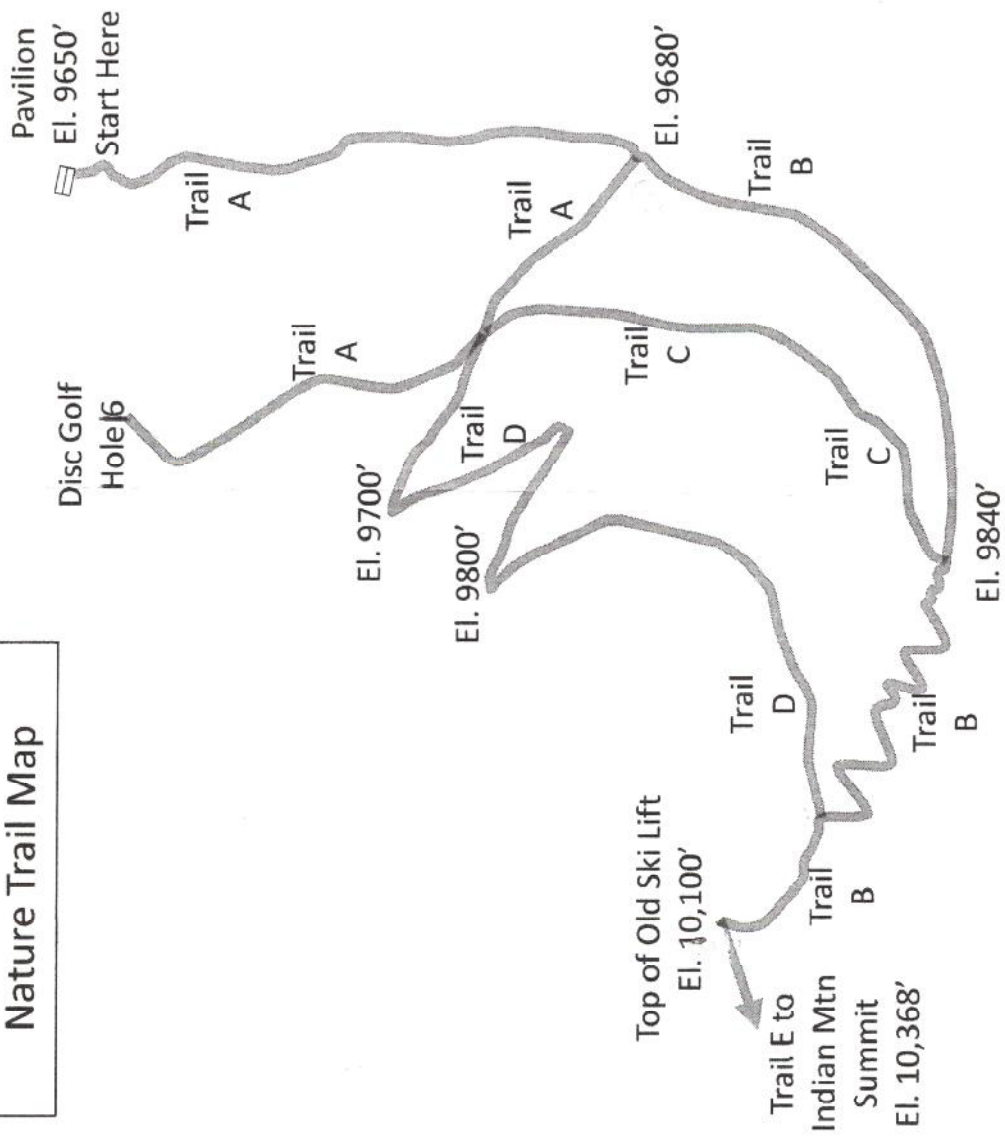

Indian Mountain
Nature Trail Map

Updated 4/27/2018